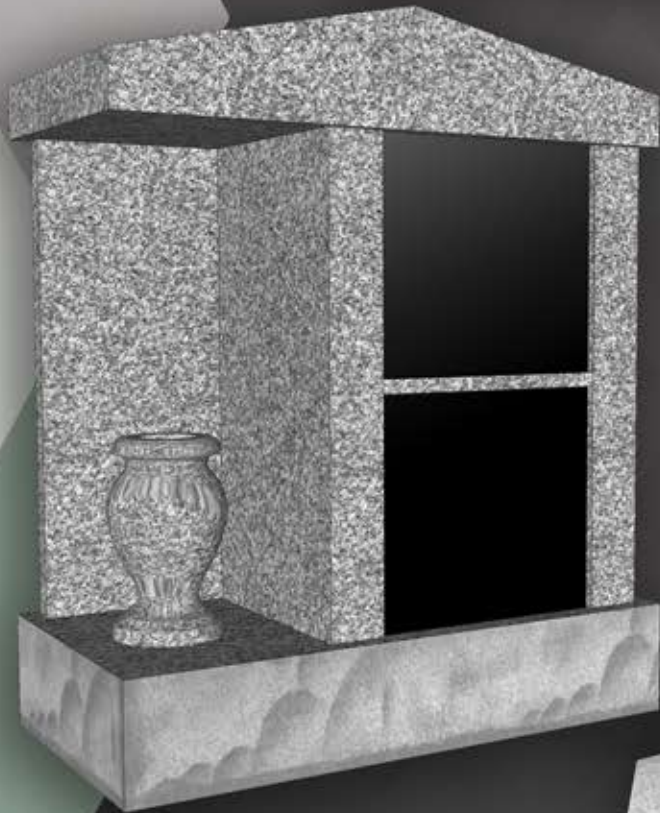

Fewell Monument can provide columbariums ranging from 2 niche to 40 niche and beyond. For more information, contact your sales representative for additional information and pricing.

10 niche
Color: FM Light Gray w/ Premium Black Panels

CBR4

4 niche
Color: FM Light Gray
w/ Premium Black Panels

30 niche
Color: FM Light Gray w/ Premium Black Panels

Color: FM Light Gray w/ Premium Black Panels

Color: FM Light Gray w/ Premium Black Panels

CBR3

Color: FM Light Gray
w/ Premium Black Panels

Color: FM Light Gray w/ Premium Black Panels