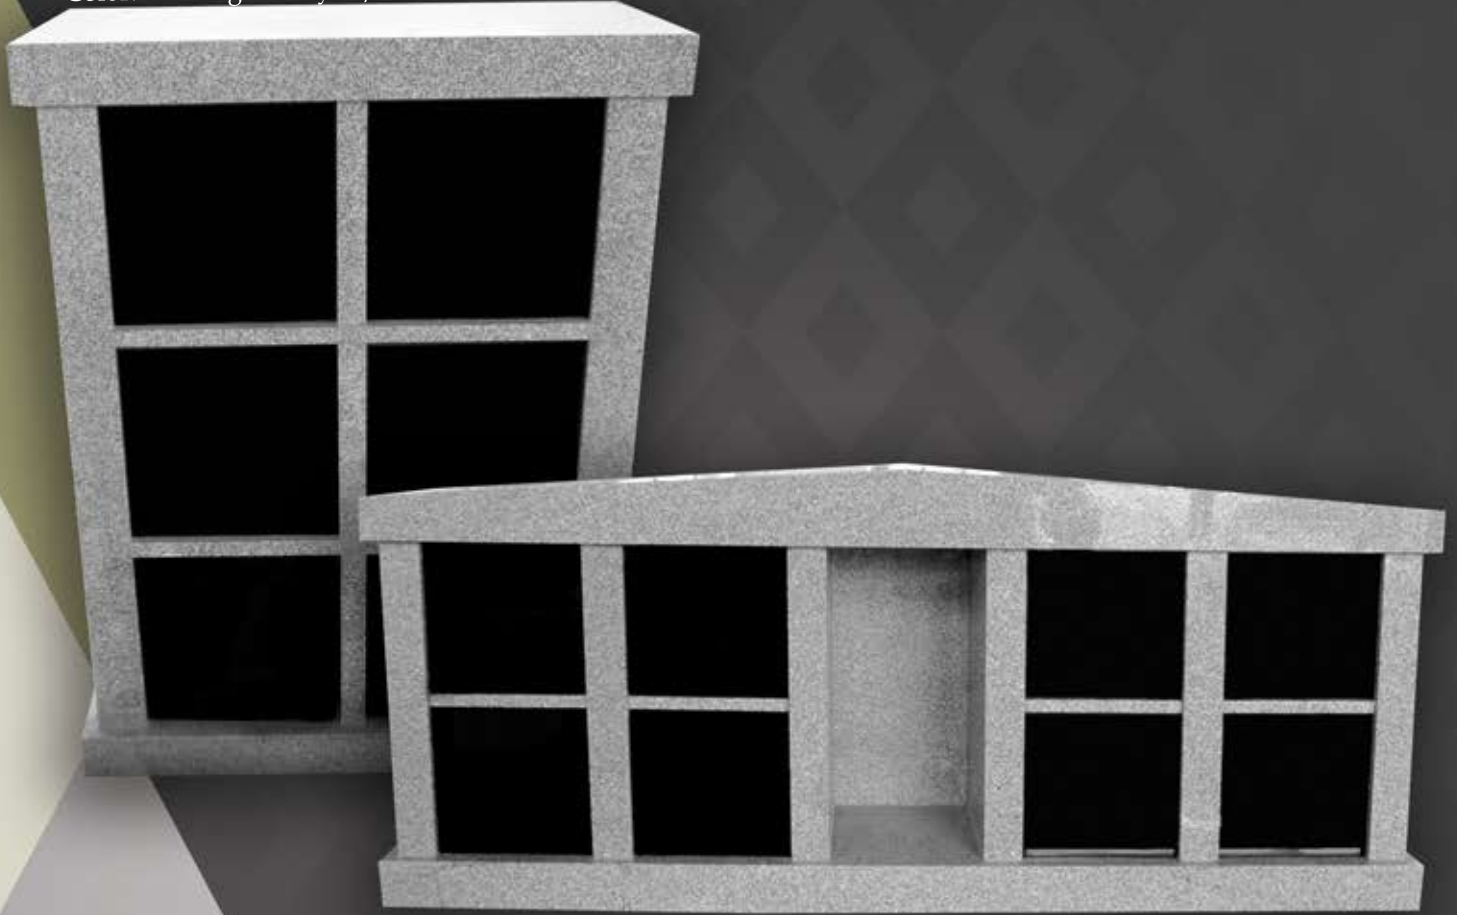

Fewell Monument can provide columbariums ranging from 2 niche to 40 niche and beyond. For more information, contact your sales representative for additional information and pricing.

10 niche
Color: FM Light Gray w/ Premium Black Panels

CBR4

4 niche
Color: FM Light Gray
w/ Premium Black Panels

30 niche
Color: FM Light Gray w/ Premium Black Panels

Color: FM Light Gray w/ Premium Black Panels

Color: FM Light Gray w/ Premium Black Panels

CBR3

Color: FM Light Gray
w/ Premium Black Panels

Color: FM Light Gray w/ Premium Black Panels