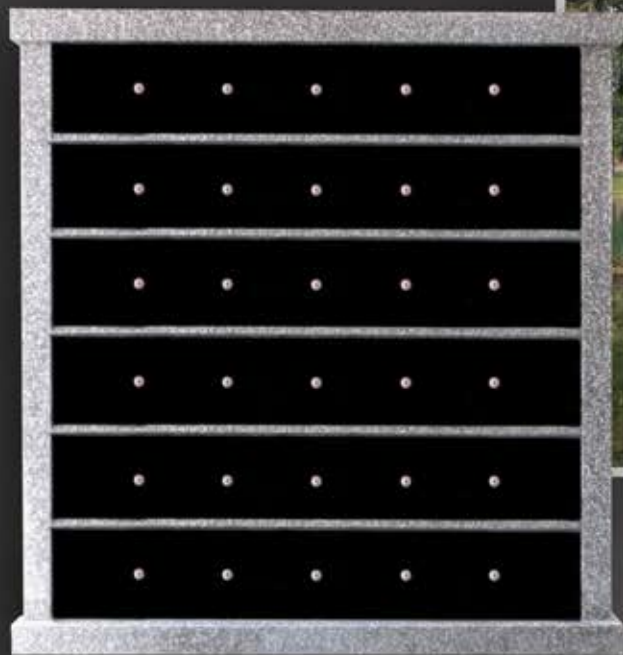

Fewell Monument can provide columbariums ranging from 2 niche to 40 niche and beyond. For more information, contact your sales representative for additional information and pricing.

10 niche
Color: FM Light Gray w/ Premium Black Panels

CBR4

4 niche
Color: FM Light Gray
w/ Premium Black Panels

30 niche
Color: FM Light Gray w/ Premium Black Panels

Color: FM Light Gray w/ Premium Black Panels

Color: FM Light Gray w/ Premium Black Panels

CBR3

Color: FM Light Gray
w/ Premium Black Panels

Color: FM Light Gray w/ Premium Black Panels